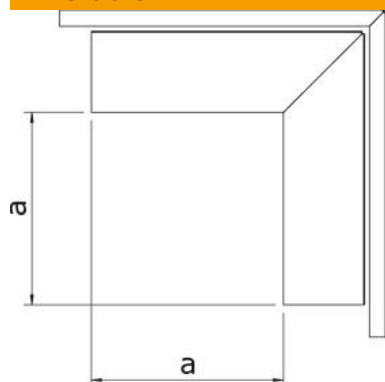

### Master data

Item number	6249582
Type	LKM A60150RW
Description 1	External corner
Description 2	with cover
Manufacturer	OBO
Dimension	60x150mm
Colour	Pure white; RAL 9010
Material	Steel
Surface	Strip galvanized / plastic coated
Surface standard	DIN EN 10346
Smallest sales unit	1
Unit of quantity	Piece
Weight	91.3 kg
Weight unit	kg/100 pc.

## Dimensions

Length	120 mm
Width	150 mm
Height	64 mm
Dimension a	120 mm