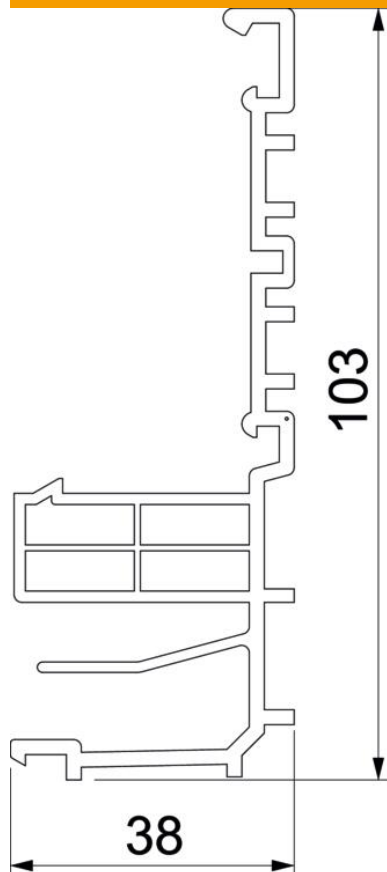

Technical data sheet

Skirting trunking Rauduo 40105

Item number: 6132205

Base of the Rauduo trunking system with 2 individual, thermally separated chambers for joint laying of electrical cables and heating pipes. With locking function for accommodating the trunking covers. The colour of the trunking bases can vary depending on the production method.

Lower chamber for accommodating electrical cables with extruded partition for the separate laying of high- and low-voltage current. Standard base perforation. Tested according to DIN EN 50085-1: 2006, DIN EN 50085-2-1: 2007 and VDE information test regarding the temperature behaviour (VDE 0298, Part 4)
Order the base and cover separately.

PVC Polyvinylchloride

Master data

Item number	6132205
Type	RD 40105 natur
Description 1	Skirting trunking
Description 2	RAUDUO Base
Manufacturer	OBO
Dimension	2000x105x40
Colour	Natural
Material	Polyvinylchloride
Smallest sales unit	2
Unit of quantity	Metre
Weight	74 kg
Weight unit	kg/100 m

Technical data sheet

Skirting trunking Rauduo 40105

Item number: 6132205

Dimensions

Length	2,000 mm
Width	103.4 mm
Height	38 mm

Technical data

Number of fixed partitions	1
Number of cables NYM 3 x 1.5 mm ² Ø 10.5 mm (without socket)	2
Halogen-free	no
With carpet strip	no
Mounting perforation in base	yes
Usable cross-section	600 mm ²