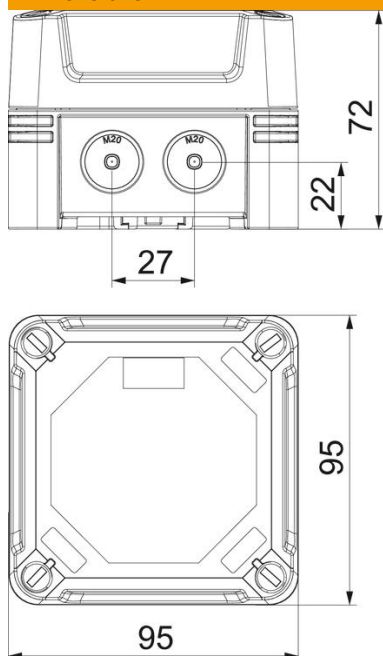

Including 3 cable glands V-TEC M20 and 3 locknuts.

Junction box according to DIN EN 60670. Flame-resistant to DIN EN 60695/2/11, test temperature 650 °C. Impact resistance IK09 according to DIN EN 50102. Protection rating IP67 according to DIN EN 60529.

PC Polycarbonate

Master data

Item number	2005032
Type	X02 G M20 LGR
Description 1	Junction box
Description 2	with 3xV-TEC VM and 3x116
Manufacturer	OBO
Dimension	95x95x72
Colour	Light grey; RAL 7035
Material	Polycarbonate
Smallest sales unit	1
Unit of quantity	Piece
Weight	21.5 kg
Weight unit	kg/100 pc.

Technical data sheet

Junction box X 02 with cable gland

Item number: 2005032

Dimensions

Length	95 mm
Width	95 mm
Height	72 mm

Technical data

Expandable	yes
No. of entries	7
Type of entry	Cuttable stepped membrane
Type of housing penetration	Pre-marking
Measured insulation voltage V_i	750 V
Equipment	Miscellaneous
Cover	Not transparent
Cover fastening	Screwed
Entry from rear	no
Entries	7 x $\varnothing 20$
Explosion-tested version	no
Flame-resistant	acc. to VDE 0471/DIN 695 Part 2-1, test temperature 650°C
Shape	Square
Fibre-glass reinforced	yes
Halogen-free	yes
Clear internal dimensions	85x85x57 mm
Max. Conductor cross-section	2.5 mm ²
With screening	no
with lid	yes
Mounting type	Wall/ceiling mounting
Nominal cross-section, max.	2.5 mm ²
Nominal cross-section, min.	1 mm ²
Nominal voltage	750 V
Sealable	yes
Impact-resistant	yes

Technical data sheet

Junction box X 02 with cable gland

Item number: 2005032

Technical data

Protection rating	IP67
Protection rating IK code	IK09
Permitted temperature range, max.	60 °C
Permitted temperature range, min.	-5 °C
Weatherproof	yes