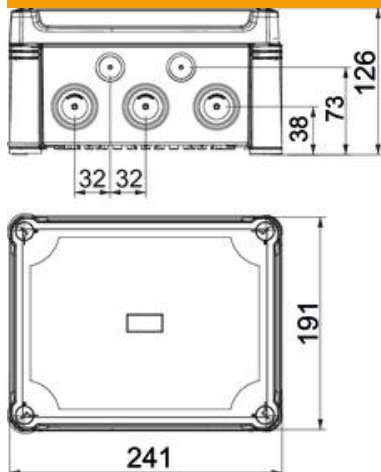

### Master data

Item number	2005020
Type	X16 LGR
Description 1	Junction box
Manufacturer	OBO
Dimension	240x191x125
Colour	Light grey; RAL 7035
Material	Polycarbonate
Smallest sales unit	1
Unit of quantity	Piece
Weight	79.3 kg
Weight unit	kg/100 pc.

### Dimensions

Length	241 mm
Width	191 mm
Height	126 mm

### Technical data

Expandable	yes
No. of entries	10
Type of entry	Cuttable stepped membrane
Type of housing penetration	Pre-marking
Measured insulation voltage $V_i$	750 V
Equipment	Without
Cover	Not transparent
Cover fastening	Screwed
Entry from rear	no
Entries	10 x $\varnothing 25/32/40$
Explosion-tested version	no
Flame-resistant	acc. to VDE 0471/DIN 695 Part 2-1, test temperature 650°C
Shape	Rectangular
Fibre-glass reinforced	yes
Halogen-free	yes
Clear internal dimensions	227x177x110 mm
Max. Conductor cross-section	16 mm <sup>2</sup>
With screening	no
with lid	yes
Mounting type	Wall/ceiling mounting
Nominal cross-section, max.	16 mm <sup>2</sup>
Nominal cross-section, min.	6 mm <sup>2</sup>
Nominal voltage	750 V
Sealable	yes
Impact-resistant	yes
Protection rating	IP67
Protection rating IK code	IK09
Permitted temperature range, max.	60 °C
Permitted temperature range, min.	-5 °C
Weatherproof	yes